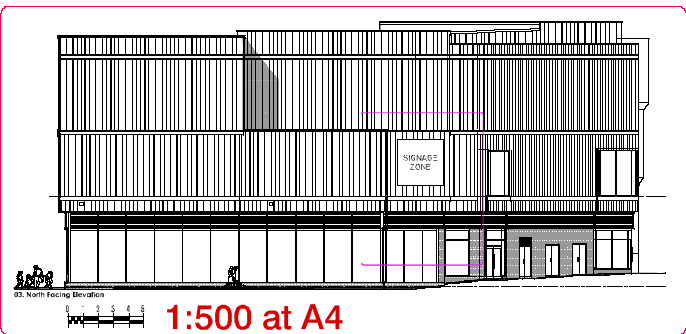

1:100 at A4

1:500 at A4

CLIENT & LOCATION	
The Light Sittingbourne	
DRAWING TITLE	
Site Directory	
ORIGINAL DRAWING BY	DATE
D. Hilditch	30/3/2021
PROJECT MANAGER	
G. Burbidge	
DRAWING NO.	
3606 - 20	
REVISION	
E	15/4/21   D. Hilditch scale bar added to elevation
D	6/4/21   D. Hilditch site boards re-arranged
C	30/03/21   D. Hilditch logos to item B
B	30/03/21   gb re-sized The light sign
A	30/03/21   D. Hilditch original drawing
<p><b>ACADEMY signs</b></p> <p><b>CONTACT</b> Unit 6, Metro Triangle, Mount Street, Neshells, Birmingham, B7 5QT. Registered in England 2755795 t. 0121 328 2883 e. sales@academysigns.co.uk www.academysigns.co.uk</p> <p>The designs and illustrations are intended for, and should only be used by those to whom it is addressed to. The designs and illustrations are confidential and remain the property of Academy Signs Ltd. They should not be copied, modified or distributed without the written consent of Academy Signs Ltd.</p>	