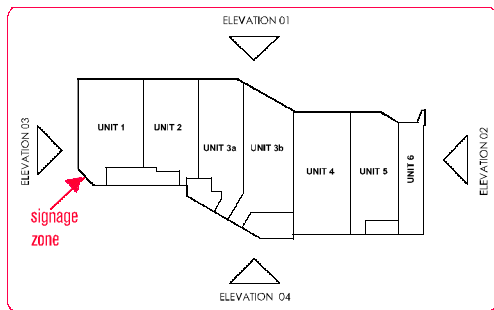

1:100 at A4

1:500 at A4

CLIENT & LOCATION	
The Light Sittingbourne	
DRAWING TITLE	
Site Directory	
ORIGINAL DRAWING BY	DATE
D. Hilditch	30/3/2021
PROJECT MANAGER	
G. Burbidge	
DRAWING NO.	
3606 - 20	
REVISION	
E	15/4/21   D. Hilditch scale bar added to elevation
D	6/4/21   D. Hilditch site boards re-arranged
C	30/03/21   D. Hilditch logos to item B
B	30/03/21   gb re-sized The light sign
A	30/03/21   D. Hilditch original drawing
<p><b>ACADEMY signs</b></p> <p><b>CONTACT</b> Unit 6, Metro Triangle, Mount Street, Neshells, Birmingham, B7 5QT. Registered in England 2755795 t. 0121 328 2883 e. sales@academysigns.co.uk www.academysigns.co.uk</p> <p>The designs and illustrations are intended for, and should only be used by those to whom it is addressed to. The designs and illustrations are confidential and remain the property of Academy Signs Ltd. They should not be copied, modified or distributed without the written consent of Academy Signs Ltd.</p>	